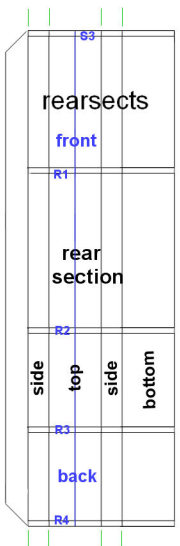

section plates

1CM  
1inch  
score line

main section glue tab

B1

glue tabs

Inner Frame Center Beams

glue strips